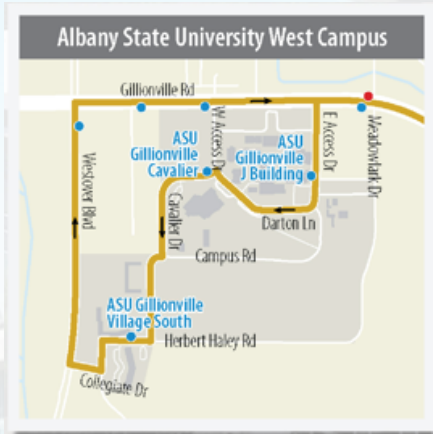

## AN ASU-OPERATED SHUTTLE SERVICE FOR STUDENTS

**GOLD LINE**  
MONDAY - FRIDAY

**BLUE LINE**  
MONDAY - FRIDAY

West Residence Halls DEPART	East Student Union/Hall 5&6 ARRIVE	East Student Union/Hall 5&6 DEPART	West Residence Halls ARRIVE
7:00 AM	7:20 AM	7:25 AM	7:45 AM
7:50 AM	8:10 AM	8:15 AM	8:35 AM
8:40 AM	9:00 AM	9:05 AM	9:25 AM
9:30 AM	9:50 AM	9:55 AM	10:15 AM
10:20 AM	10:40 AM	10:45 AM	11:05 AM
11:10 AM	11:30 AM	11:35 AM	11:55 AM
12:00 PM	12:20 PM	12:25 PM	12:45 PM
12:50 PM	1:10 PM	1:15 PM	1:35 PM
1:40 PM	2:00 PM	2:05 PM	2:25 PM
2:30 PM	2:50 PM	2:55 PM	3:15 PM
3:20 PM	3:40 PM	3:45 PM	4:05 PM
4:10 PM	4:30 PM	4:35 PM	4:55 PM

East Student Union/Hall 5&6 DEPART	West J Building ARRIVE	West J Building DEPART	East Student Union/Hall 5&6 ARRIVE
7:00 AM	7:20 AM	7:25 AM	7:45 AM
7:50 AM	8:10 AM	8:15 AM	8:35 AM
8:40 AM	9:00 AM	9:05 AM	9:25 AM
9:30 AM	9:50 AM	9:55 AM	10:15 AM
10:20 AM	10:40 AM	10:45 AM	11:05 AM
11:10 AM	11:30 AM	11:35 AM	11:55 AM
12:00 PM	12:20 PM	12:25 PM	12:45 PM
12:50 PM	1:10 PM	1:15 PM	1:35 PM
1:40 PM	2:00 PM	2:05 PM	2:25 PM
2:30 PM	2:50 PM	2:55 PM	3:15 PM
3:20 PM	3:40 PM	3:45 PM	4:05 PM
4:10 PM	4:30 PM	4:35 PM	4:55 PM
5:00 PM	5:20 PM	5:25 PM	5:45 PM
5:50 PM	6:10 PM	6:15 PM	6:35 PM
6:40 PM	7:00 PM	7:05 PM	7:25 PM
7:30 PM	7:50 PM	7:55 PM	8:15 PM
8:20 PM	8:40 PM	8:45 PM	9:05 PM

### RAM RUSH Travel Tips

- Please arrive at least 30 minutes early before your desired departure time to make sure you have enough time to walk across campus once you arrive at your destination.
- Smoking, eating, and drinking are all prohibited while on board.
- All packages must be clear of the walkway and secured at all times.
- Safety handrails must be used when seats are not available.
- Please limit conversation with the operator to reduce driver distractions.
- All students must abide by the ASU Student Code of Conduct.