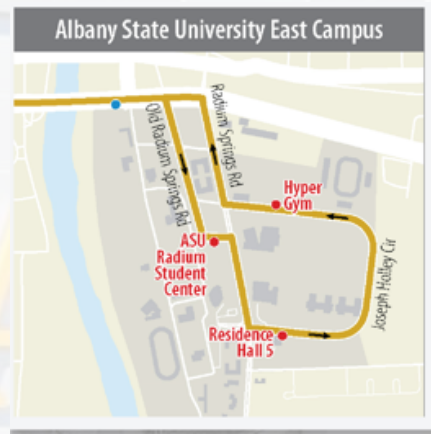

## AN ASU-OPERATED SHUTTLE SERVICE FOR STUDENTS

**GOLD LINE**  
MONDAY - FRIDAY

**BLUE LINE**  
MONDAY - FRIDAY

West Residence Halls DEPART	East Student Union/Hall 5&6 ARRIVE	East Student Union/Hall 5&6 DEPART	West Residence Halls ARRIVE
7:00 AM	7:20 AM	7:25 AM	7:45 AM
7:50 AM	8:10 AM	8:15 AM	8:35 AM
8:40 AM	9:00 AM	9:05 AM	9:25 AM
9:30 AM	9:50 AM	9:55 AM	10:15 AM
10:20 AM	10:40 AM	10:45 AM	11:05 AM
11:10 AM	11:30 AM	11:35 AM	11:55 AM
12:00 PM	12:20 PM	12:25 PM	12:45 PM
12:50 PM	1:10 PM	1:15 PM	1:35 PM
1:40 PM	2:00 PM	2:05 PM	2:25 PM
2:30 PM	2:50 PM	2:55 PM	3:15 PM
3:20 PM	3:40 PM	3:45 PM	4:05 PM
4:10 PM	4:30 PM	4:35 PM	4:55 PM

East Student Union/Hall 5&6 DEPART	West J Building ARRIVE	West J Building DEPART	East Student Union/Hall 5&6 ARRIVE
7:00 AM	7:20 AM	7:25 AM	7:45 AM
7:50 AM	8:10 AM	8:15 AM	8:35 AM
8:40 AM	9:00 AM	9:05 AM	9:25 AM
9:30 AM	9:50 AM	9:55 AM	10:15 AM
10:20 AM	10:40 AM	10:45 AM	11:05 AM
11:10 AM	11:30 AM	11:35 AM	11:55 AM
12:00 PM	12:20 PM	12:25 PM	12:45 PM
12:50 PM	1:10 PM	1:15 PM	1:35 PM
1:40 PM	2:00 PM	2:05 PM	2:25 PM
2:30 PM	2:50 PM	2:55 PM	3:15 PM
3:20 PM	3:40 PM	3:45 PM	4:05 PM
4:10 PM	4:30 PM	4:35 PM	4:55 PM
5:00 PM	5:20 PM	5:25 PM	5:45 PM
5:50 PM	6:10 PM	6:15 PM	6:35 PM
6:40 PM	7:00 PM	7:05 PM	7:25 PM
7:30 PM	7:50 PM	7:55 PM	8:15 PM
8:20 PM	8:40 PM	8:45 PM	9:05 PM

### RAM RUSH Travel Tips

- Please arrive at least 30 minutes early before your desired departure time to make sure you have enough time to walk across campus once you arrive at your destination.
- Smoking, eating, and drinking are all prohibited while on board.
- All packages must be clear of the walkway and secured at all times.
- Safety handrails must be used when seats are not available.
- Please limit conversation with the operator to reduce driver distractions.
- All students must abide by the ASU Student Code of Conduct.